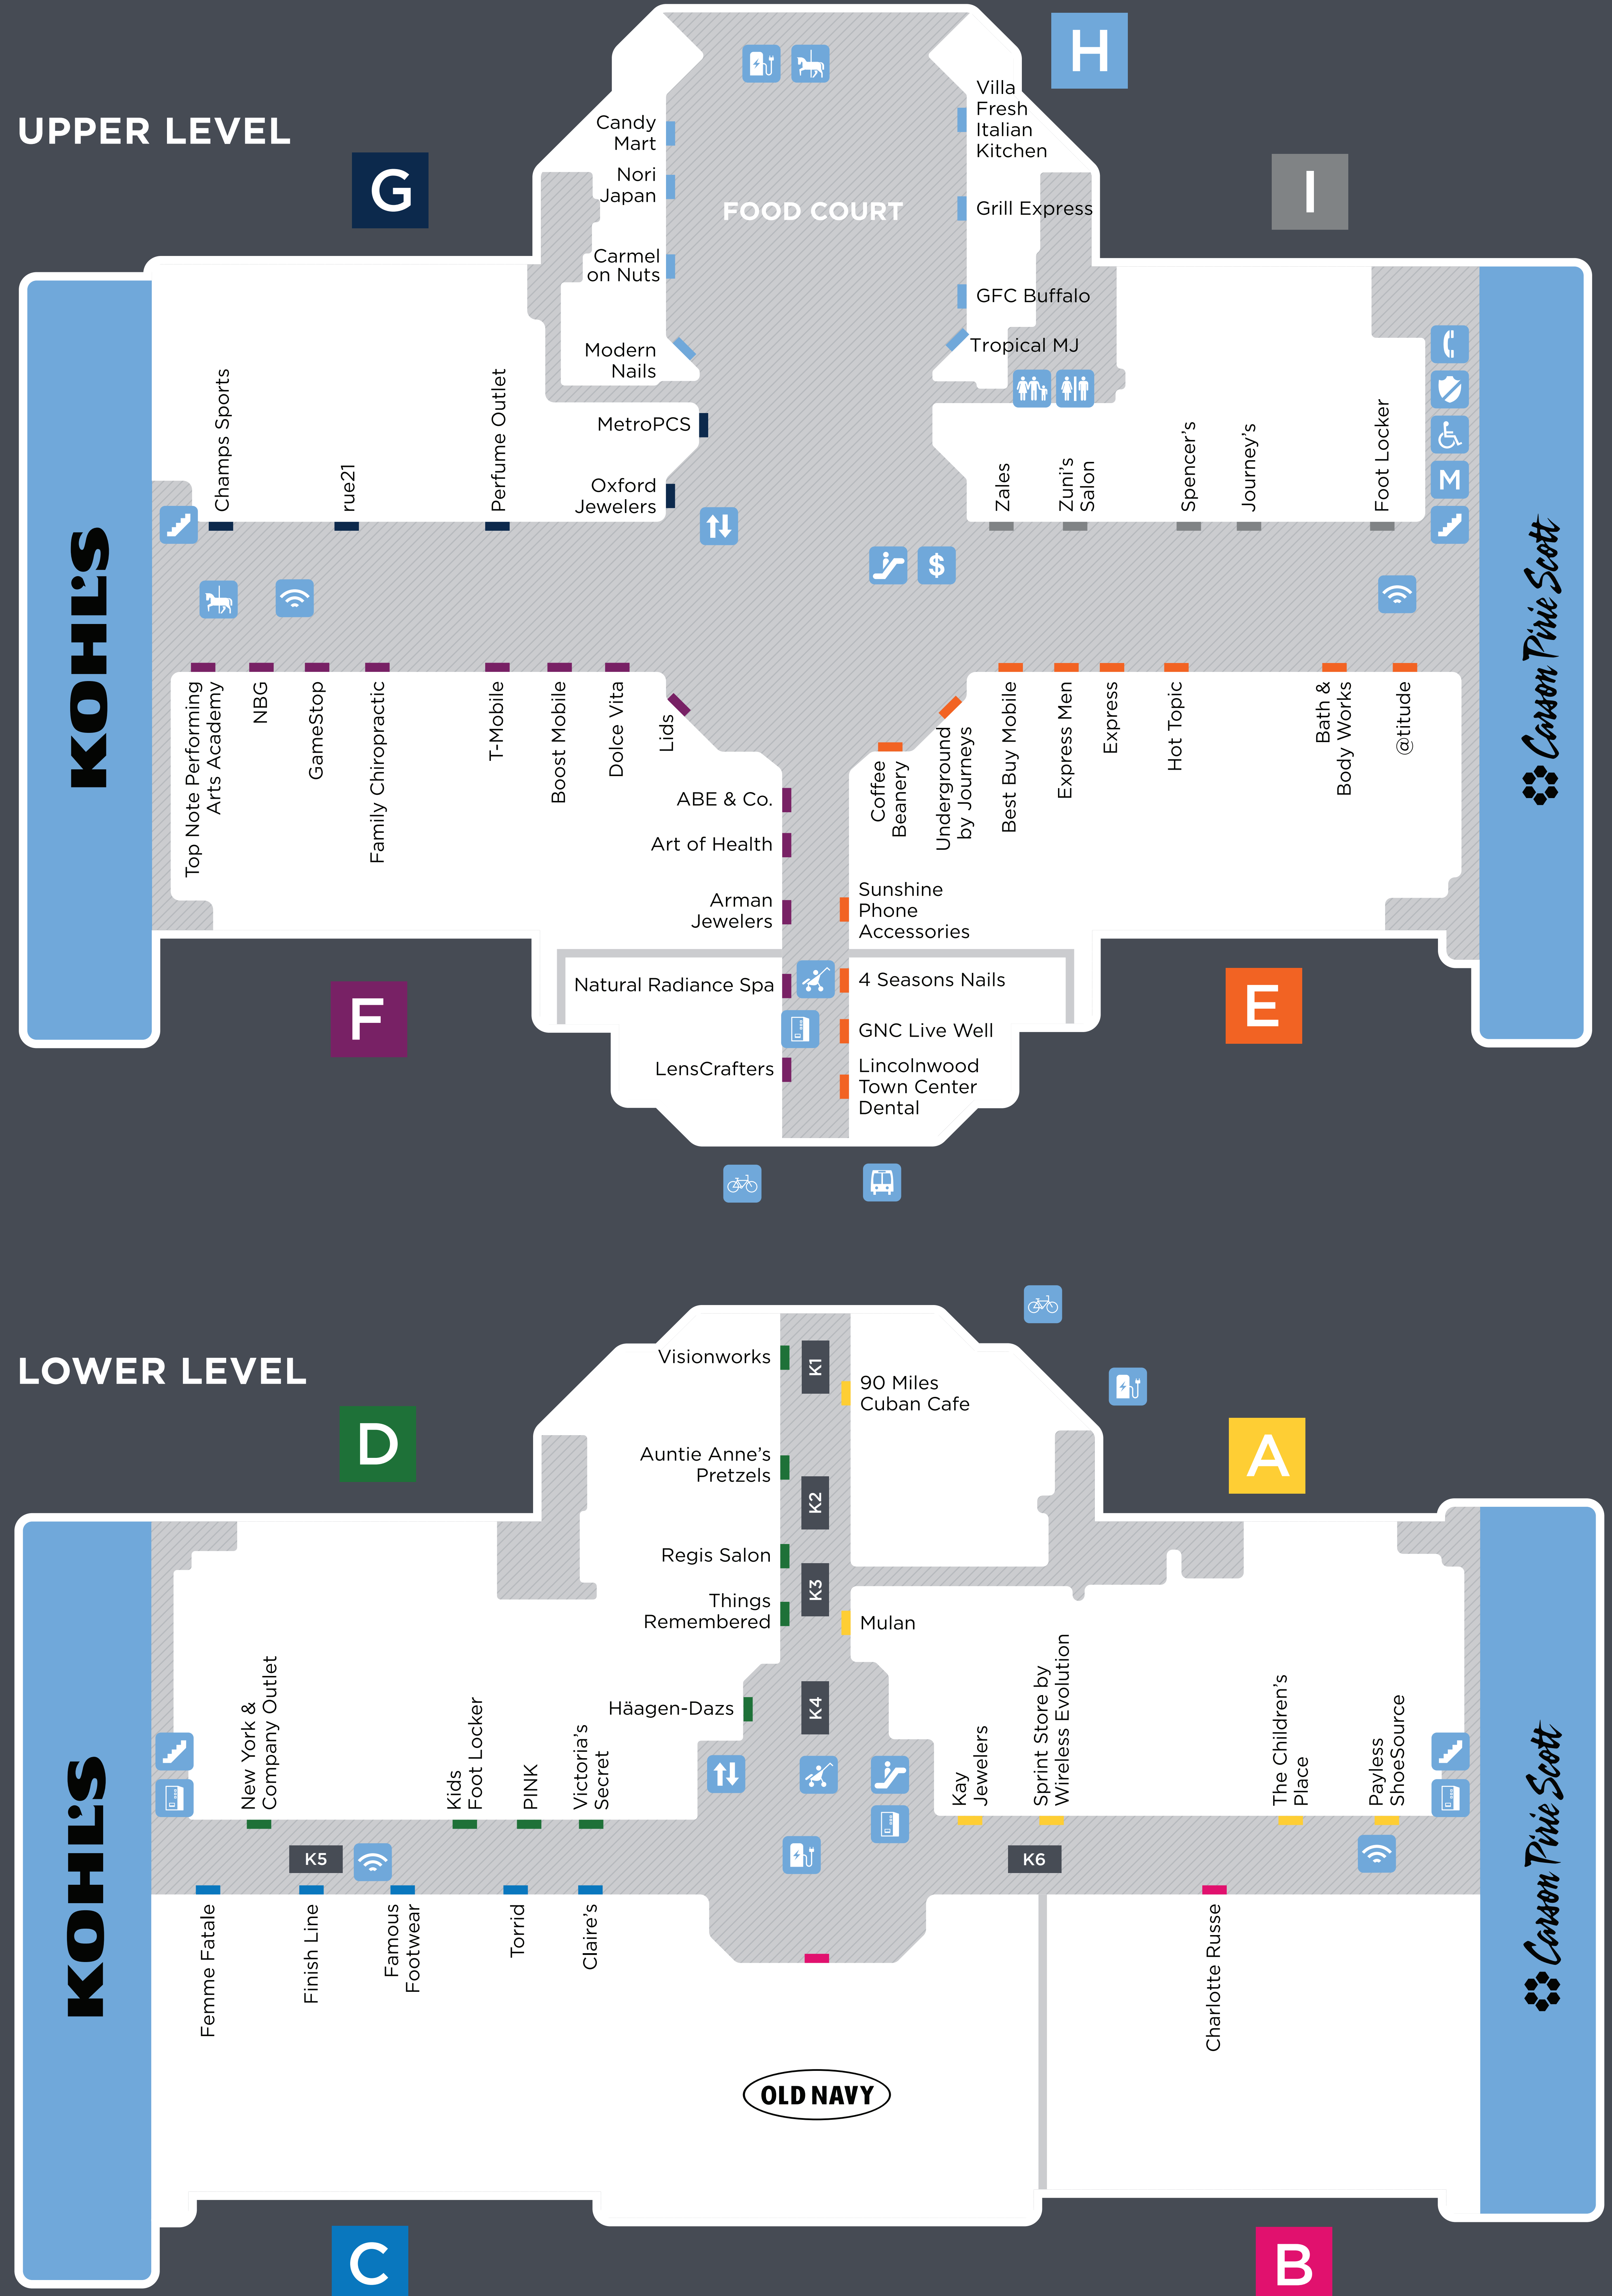

- ABE & Co. F
- @titude E
- Dolce Vita F
- Express Men E
- Hot Topic E
- Journeys I
- Old Navy B
- rue21 G

PERSONAL & PROFESSIONAL SERVICES

- LensCrafters F
- Lincolnwood Town Center Dental E
- Rapid Repair Jewelry & Watches K6
- Top Note Performing Arts Academy F
- Visionworks D
- XFINITY K1

RESTAURANTS & FOOD

- 90 Miles Cuban Cafe A
- Auntie Anne's Pretzels D
- Candy Mart H
- Carmel on Nuts H
- Coffee Beanery E
- GFC Buffalo H
- Grill Express H

RESTAURANTS & FOOD CONT.

- Haagen-Dazs D
- Nori Japan H
- Tropical MJ H
- Villa Fresh Italian Kitchen H

SHOES & FOOTWEAR

- Champs Sports G
- Charlotte Russe B
- Famous Footwear C
- Finish Line C
- Journeys I
- Foot Locker I
- Kids Foot Locker D
- Mulan A
- Payless ShoeSource A
- rue21 G
- Underground by Journeys E

SPECIALTY RETAIL, GIFTS & LUGGAGE

- Lids F
- Spencer's I
- Things Remembered D

SPORTING GOODS & APPAREL

- Champs G
- Finish Line C
- Foot Locker I
- Kids Foot Locker D

TOYS, GAMES & HOBBIES

- GameStop F
- Spencer's I

WOMEN'S FASHION & SPECIALTY

- Charlotte Russe B
- Express E
- Femme Fatale C
- Hot Topic E
- Journeys I
- NBG F
- New York & Company Outlet D
- Old Navy B
- Old Navy D
- rue21, rue21+ G
- Torrid C
- Victoria's Secret D

LEGEND

- ATM
- Bike Rack
- Vending Machine
- Charging Station
- Complimentary Wi-Fi
- Complimentary Wheelchair
- Electric Vehicle Charging
- Station Elevators
- Escalators
- Family Restroom
- Mall Management
- Pace Bus/CTA Bus
- Play Area
- Restrooms
- Security Office
- Stairs
- Strollers
- TDD Phone
- Train Ride

LINCOLNWOOD TOWN CENTER

LET'S BE SOCIAL

Follow us on your favorite network. For promotions and events, visit lincolnwoodtowncenter.com

QUESTIONS?

Guests with general questions or those needing special assistance are encouraged to contact the mall management office at:

(847) 674-9220

MANAGED BY

WASHINGTON PRIME GROUP

FOR ADVERTISING INFORMATION
CALL 1-888-759-0209