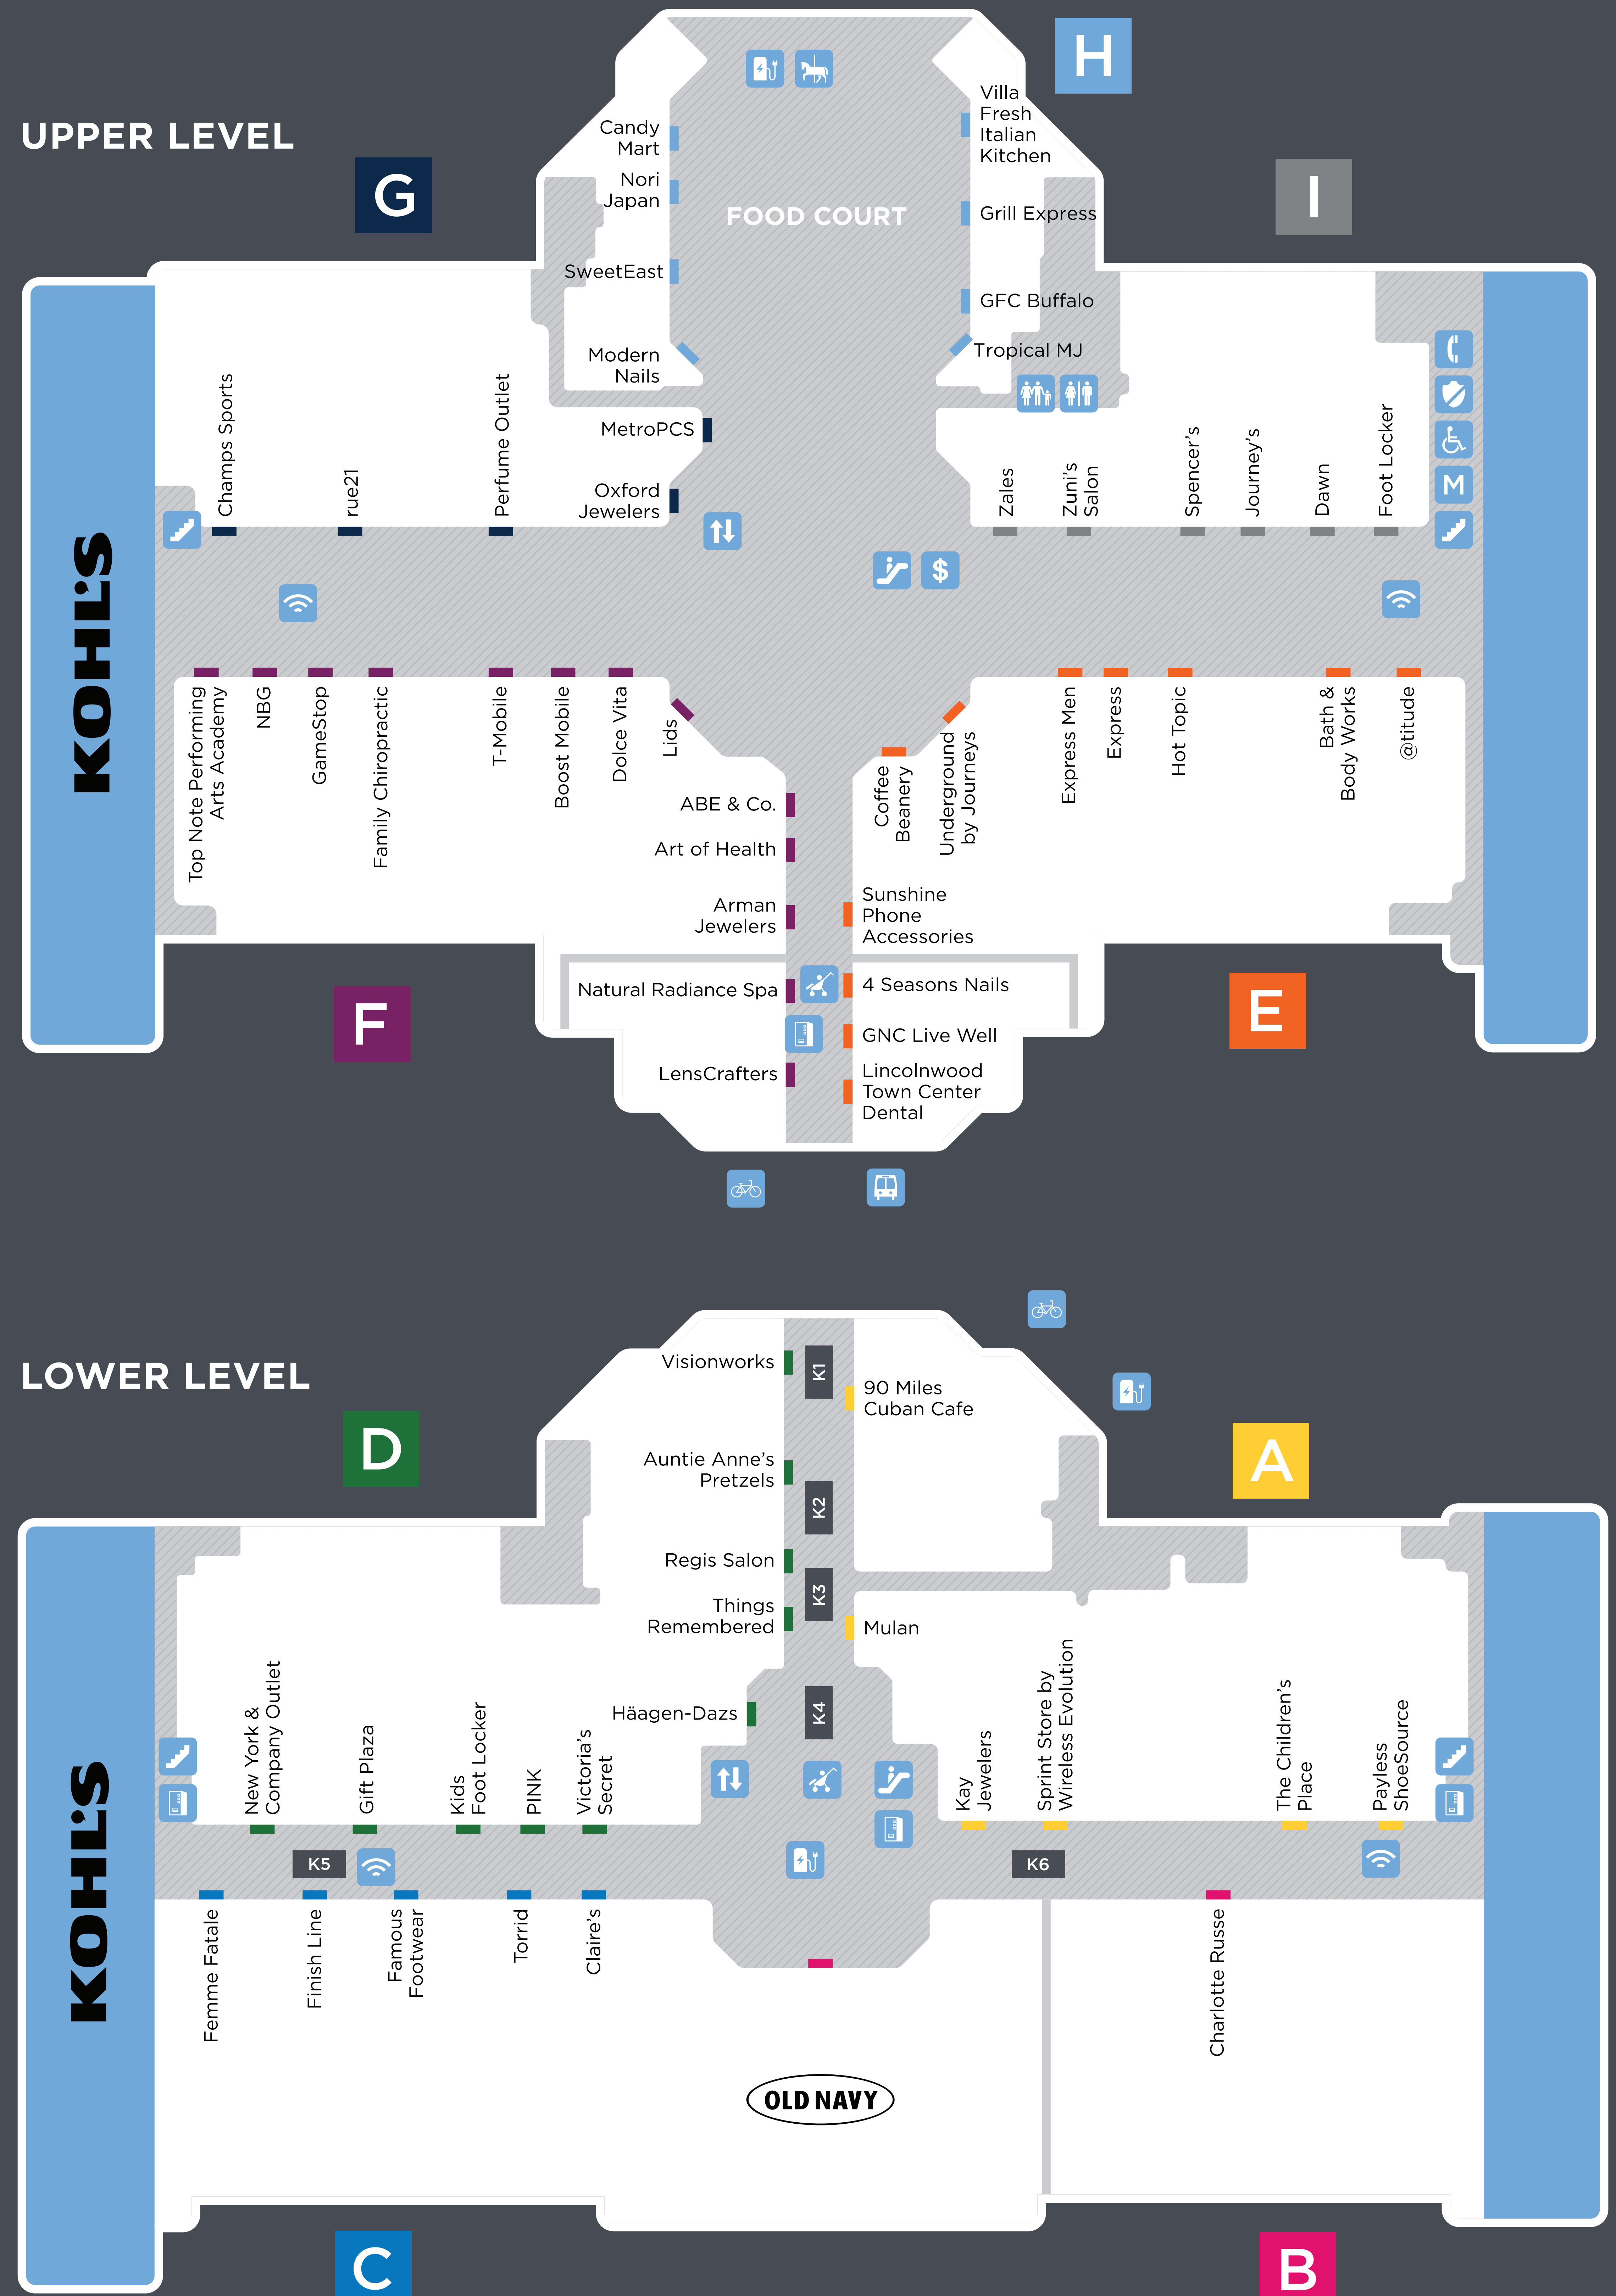

ABE & Co. F
@titude E
Dolce Vita F
Express Men E
Hot Topic E
Journeys I
NBG F
Old Navy B
rue21 G

PERSONAL & PROFESSIONAL SERVICES

LensCrafters F
Lincolnwood Town Center Dental E
Rapid Repair Jewelry & Watches K6
Top Note Performing Arts Academy F
Visionworks D
XFINITY K1

RESTAURANTS & FOOD

90 Miles Cuban Cafe A
Auntie Anne's Pretzels D
Candy Mart H
Coffee Beanery E

RESTAURANTS & FOOD CONT.

GFC Buffalo H
Grill Express H
Haagen-Dazs D
Nori Japan H
SweetEast H
Tropical MJ H
Villa Fresh Italian Kitchen H

SHOES & FOOTWEAR

Champs Sports G
Charlotte Russe B
Famous Footwear C
Finish Line C
Foot Locker I
Journeys I
Kids Foot Locker D
Mulan A
Payless ShoeSource A
rue21 G
Underground by Journeys E

SPECIALTY RETAIL, GIFTS & LUGGAGE

Lids F
Spencer's I
Things Remembered D

SPORTING GOODS & APPAREL

Champs G
Finish Line C
Foot Locker I
Kids Foot Locker D

TOYS, GAMES & HOBBIES

GameStop F
Spencer's I

WOMEN'S FASHION & SPECIALTY

Charlotte Russe B
Express E
Femme Fatale C
Hot Topic E
Journeys I
NBG F
New York & Company Outlet D
Old Navy B
PINK D
rue21, rue21+ G
Torrid C
Victoria's Secret D

LEGEND

- $ ATM
- 🚲 Bike Rack
- 📄 Vending Machine
- 🔌 Charging Station
- 📶 Complimentary Wi-Fi
- ♿ Complimentary Wheelchair
- 🔌 Electric Vehicle Charging
- ⬆️ Station Elevators
- 🏃 Escalators
- 🚻 Family Restroom
- 👤 Mall Management
- 🚌 Pace Bus/CTA Bus
- 🎮 Play Area
- 🚻 Restrooms
- 🔒 Security Office
- 🏠 Stairs
- 🛒 Strollers
- 📞 TDD Phone

LINCOLNWOOD TOWN CENTER

LET'S BE SOCIAL

Follow us on your favorite network. For promotions and events, visit lincolnwoodtowncenter.com

QUESTIONS?

Guests with general questions or those needing special assistance are encouraged to contact the mall management office at:

(847) 674-9220

MANAGED BY

WASHINGTON PRIME GROUP

FOR ADVERTISING INFORMATION
CALL 1-888-759-0209